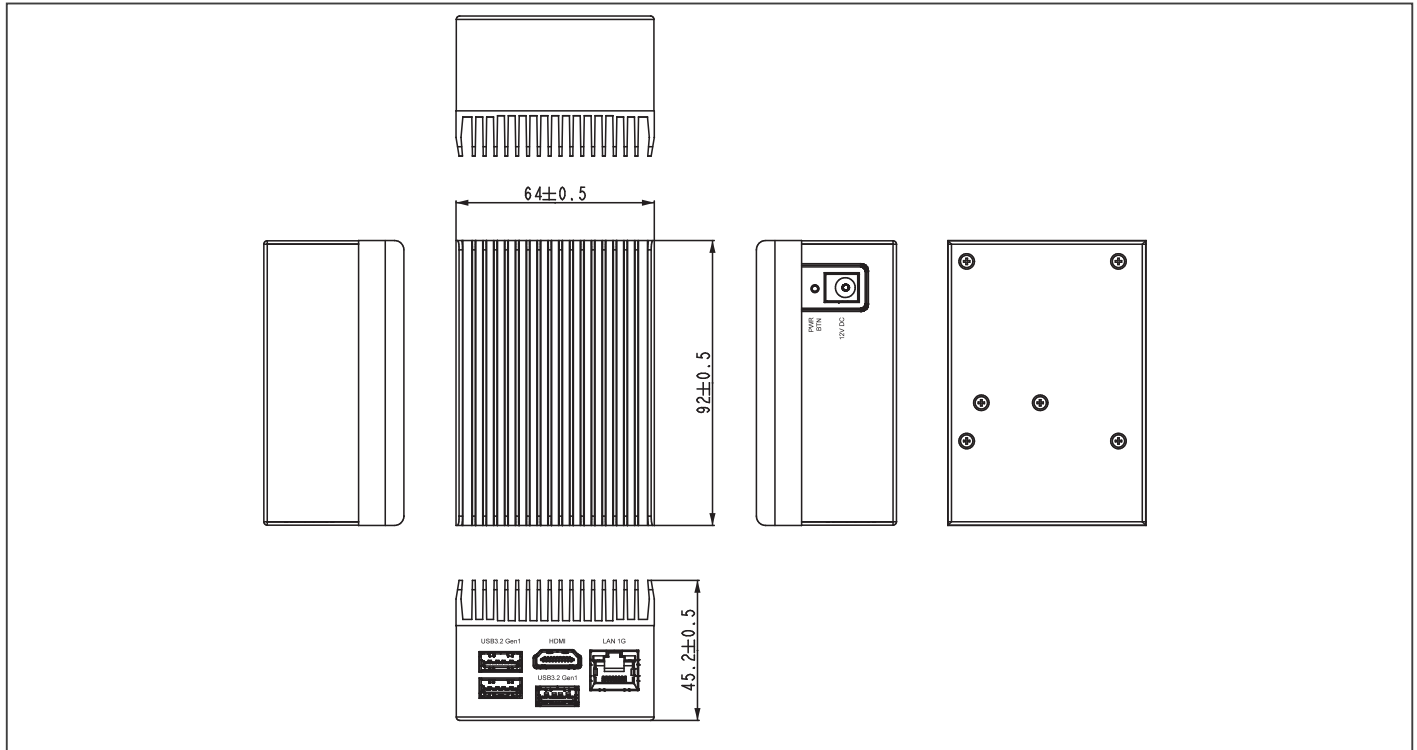

## Features

- Intel® Processor N-series
- Onboard LPDDR5 Memory, up to 8GB
- Onboard eMMC Storage, up to 64GB
- 1Gigabit LAN x 1
- HDMI 1.4b x 1
- USB 3.2 Gen 2 (Type-A) x 3, 10-pin USB 2.0 x 2/UART x 1
- 12V DC-in, 5A
- TPM 2.0

## Specifications

System	
CPU	Intel® Processor N200 Intel® Processor N97 Intel® Processor N100 Intel® Processor N50 (formerly Alder Lake-N)
Memory	Up to 8GB LPDDR5
Graphics	Intel® UHD Graphics for 12th Gen Intel® Processors
Storage	Up to 64GB eMMC
Ethernet	1GbE RJ-45 x 1 (Realtek RTL8111H CG)
WiFi/BT	—
Expansion Slot	HDMI 1.4b/USB 3.2 Gen 2 STACK Connector x 1 (Type-A) Power Button x 1
Security	Onboard TPM 2.0
OS Support	Windows 10 LTSC 2021 Linux: Ubuntu 22.04 LTS/Kernel 5.15, Yocto 4.0
I/O Placements	
USB	USB 3.2 Gen 2 (Type-A) x 3
Display Port	HDMI 1.4b x 1
Ethernet	1GbE RJ-45 x 1 (Realtek RTL8111H CG)
COM	—
Audio	—
GPIO	—
Power Supply	
Power requirement	12V DC-in, 5A
Power supply type	AT (default)/ATX
Power Consumption(Typical)	30W~36W
Mechanical	
Mounting	VESA Mount (optional)
Dimensions (WxHxD)	3.62" x 2.52" x 1.78" (92mm x 64mm x 45.2mm)
Net Weight	0.68 lbs (0.31kg)
Gross Weight	1.04 lbs (0.47kg)
Environment	
Operating Temperature	32°F ~ 131°F (0°C ~ 55°C) with 0.5m/s air flow
Operating Humidity	10% ~ 80% relative humidity, non-condensing
Storage Temperature	-4°F ~ 158°F (-20°C ~ 70°C)
MTBF	685,218 Hours
Certification	CE/FCC Class A, RoHS Compliant, REACH

## Dimension

Unit: mm

## Ordering Information

PART NUMBER	CPU	CORE	MEMORY	Storage
UP-EDGE-ADLN50-A10-0432	Intel® Processor N50	2	4GB	32GB
UP-EDGE-ADLN100-A10-0432	Intel® Processor N100	4	4GB	32GB
UP-EDGE-ADLN100-A10-0864	Intel® Processor N100	4	8GB	64GB
UP-EDGE-ADLN97-A10-0864	Intel® Processor N97	4	8GB	64GB
UP-EDGE-ADLN200-A10-0864	Intel® Processor N200	4	8GB	64GB