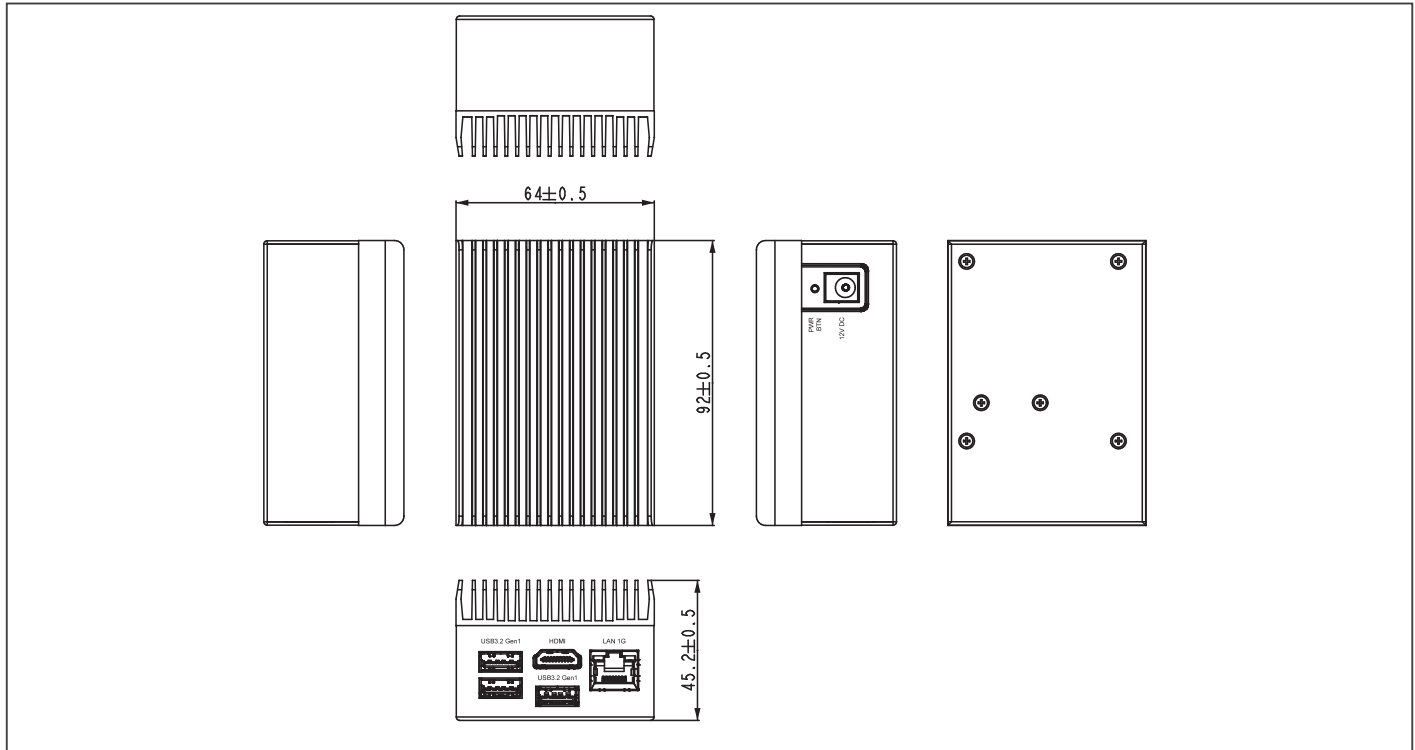

UP 7000 Edge

UP 7000 System with Intel® Processor N-series Processor (formerly Alder Lake N)

Front View

Rear View

Features

- Intel® Processor N-series
- Onboard LPDDR5 Memory, up to 8GB
- Onboard eMMC Storage, up to 64GB
- 1Gigabit LAN x 1
- HDMI 1.4b x 1
- USB 3.2 Gen 2 (Type-A) x 3, 10-pin USB 2.0 x 2/UART x 1
- 12V DC-in, 5A
- TPM 2.0

Specifications

System	
CPU	Intel® Processor N200 Intel® Processor N97 Intel® Processor N100 Intel® Processor N50 (formerly Alder Lake-N)
Memory	Up to 8GB LPDDR5
Graphics	Intel® UHD Graphics for 12th Gen Intel® Processors
Storage	Up to 64GB eMMC
Ethernet	1GbE RJ-45 x 1 (Realtek RTL8111H CG)
WiFi/BT	—
Expansion Slot	HDMI 1.4b/USB 3.2 Gen 2 STACK Connector x 1 (Type-A) Power Button x 1
Security	Onboard TPM 2.0
OS Support	Windows 10 LTSC 2021 Linux: Ubuntu 22.04 LTS/Kernel 5.15, Yocto 4.0
I/O Placements	
USB	USB 3.2 Gen 2 (Type-A) x 3
Display Port	HDMI 1.4b x 1
Ethernet	1GbE RJ-45 x 1 (Realtek RTL8111H CG)
COM	—
Audio	—
GPIO	—
Power Supply	
Power requirement	12V DC-in, 5A
Power supply type	AT (default)/ATX
Power Consumption (Typical)	30W~36W
Mechanical	
Mounting	VESA Mount (optional)
Dimensions (WxHxD)	3.62" x 2.52" x 1.78" (92mm x 64mm x 45.2mm)
Net Weight	0.68 lbs (0.31kg)
Gross Weight	1.04 lbs (0.47kg)
Environment	
Operating Temperature	32°F ~ 131°F (0°C ~ 55°C) with 0.5m/s air flow
Operating Humidity	10% ~ 80% relative humidity, non-condensing
Storage Temperature	-4°F ~ 158°F (-20°C ~ 70°C)
MTBF	685,218 Hours
Certification	CE/FCC Class A, RoHS Compliant, REACH

Dimension

Unit: mm

Ordering Information

PART NUMBER	CPU	CORE	MEMORY	Storage
UP-EDGE-ADLN50-A10-0432	Intel® Processor N50	2	4GB	32GB
UP-EDGE-ADLN100-A10-0432	Intel® Processor N100	4	4GB	32GB
UP-EDGE-ADLN100-A10-0864	Intel® Processor N100	4	8GB	64GB
UP-EDGE-ADLN97-A10-0864	Intel® Processor N97	4	8GB	64GB
UP-EDGE-ADLN200-A10-0864	Intel® Processor N200	4	8GB	64GB